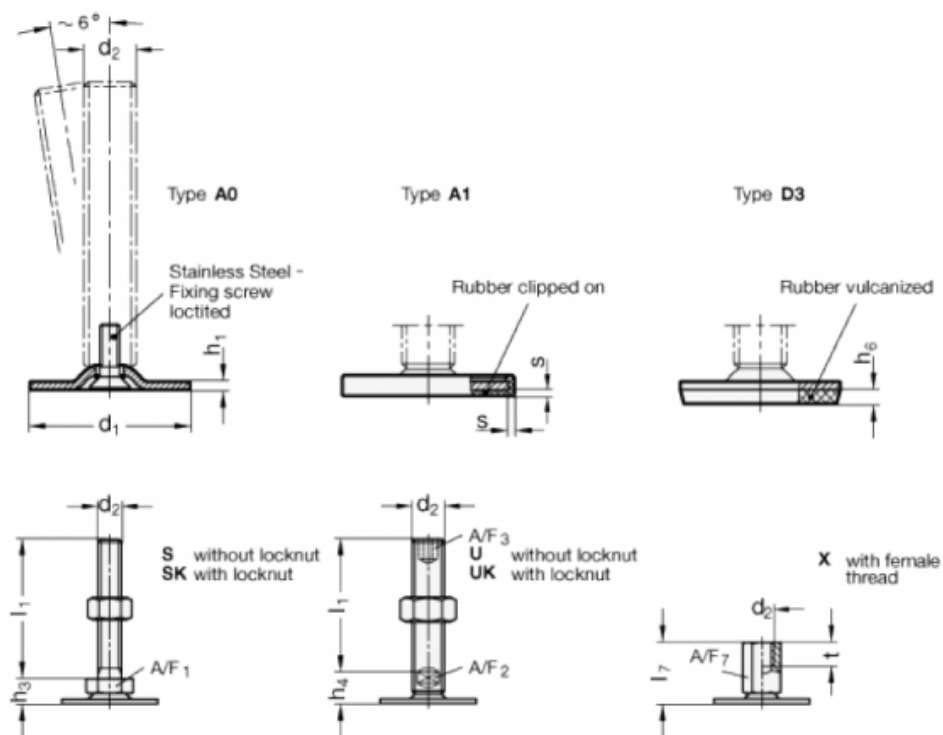

Data Sheet

Article number: 204080M24100A1UK

Description: E+G levelling foot
GN 40-80-M24-100-A1-UK

Note: UK With nut, Hexagon socket at the top, Wrench flat at the bottom

Measures

A/F2 = 19
A/F3 = 12
d1 = 80
d2 = M24
h1 = 3
h4 = 21
h6 =
l1 = 100

s = 2